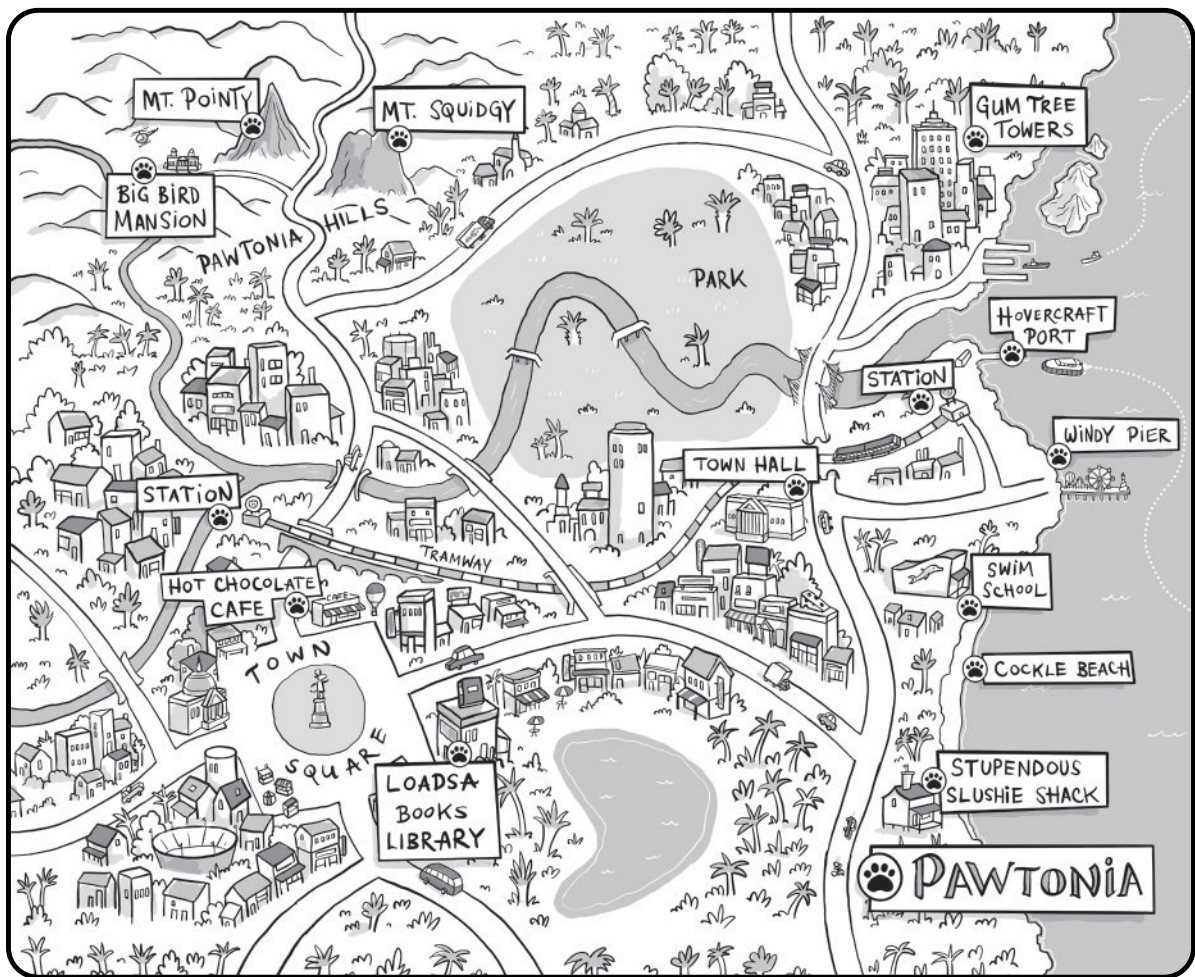

DESIGN YOUR VERY OWN CITY!

Koalas in Capes is set in Pawtonia – where animals wear clothes and have jobs (and some even have superpowers!). If you were to make up your own city, what would it be called? What's special about it? Have a think and jot down some ideas on the lines below!

.....

.....

Now it's time to have a go at drawing out a map with fun, imaginative names for each location. Here's the map of Pawtonia from the book for inspiration!

WELCOME TO...

ZAP!

KOALAS
IN CAPES

TERRIE CHILVERS
ILLUSTRATED BY DAVID O'CONNELL

DRAW A SUPERVILLAIN!

Bob and Archie's arch-enemy is Dr Colossus, a giant ostrich! His evil plan is to take over Pawtonia with his army of zombie chickens. Using Dr Colossus as inspiration, can you come up with your own supervillain? Draw them below!

SUPERVILLAIN'S NAME:

THEIR EVIL PLAN:

TERRIE CHILVERS
ILLUSTRATED BY DAVID O'CONNELL

KOALA-TASTIC COLOURING!

TERRIE CHILVERS
ILLUSTRATED BY DAVID O'CONNELL