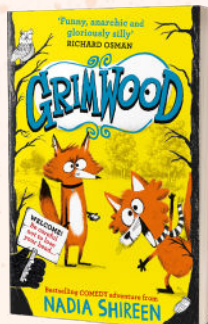

NADIA SHIREEN

GRIMWOOD

Can you find all the characters names?

V	E	E	Q	G	X	B	F	A	Q	N	D
J	H	N	N	I	D	H	X	W	J	P	M
W	J	V	P	R	I	N	C	E	S	S	W
A	P	W	S	M	R	L	B	A	O	G	Y
W	H	Q	N	K	G	W	G	K	G	F	N
Q	P	O	O	H	N	Z	I	C	X	A	D
N	A	Z	T	B	I	R	P	L	N	B	E
S	M	L	T	R	T	S	Q	C	L	E	T
B	E	K	U	M	J	E	Y	A	A	O	N
M	L	O	B	U	G	F	R	A	N	K	W
N	A	B	H	O	E	Y	B	U	F	R	X
E	L	S	V	S	N	Q	O	L	H	Q	M

Ted
Nancy
Ingrid

Princess
Buttons
Frank

Willow
Pamela

NADIA SHIREEN

GRIMWOOD

Uh oh, Ted is lost in Grimwood!
Can you help him find his way out?

Artwork © Nadia Shireen, 2022

NADIA SHIREEN

GRIMWOOD

Grimwood is a weird and wonderful forest filled with some crazy animal characters. Draw a new animal that could live in Grimwood. It can be anything you want, but remember, they must be a little bit weird!